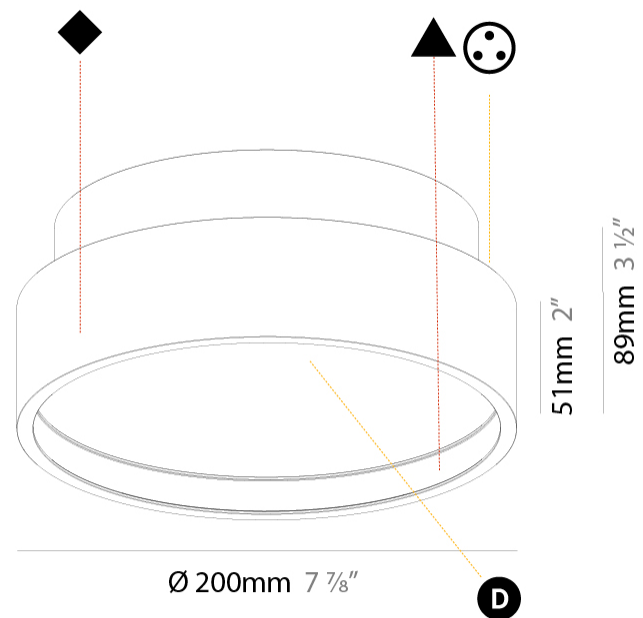

GENERAL

Series: Sign Diva
Subseries: Sign Diva Korona
Partner: Prolicht
Division: Architectural
Installation: Surface
Product Type: Ceiling Surface
Mounting Location: Ceiling
Light Distribution: Direct / Indirect

PHYSICAL

Shape: Round
Diameter (mm): 200
Diameter (in): 7 7/8
Height (mm): 89
Height (in): 3 1/2
Weight (kg): 1.261
Weight (lbs): 2.78
Diffuser: Direct - PMMA - Opal/Micro-Prism/Sparkling Secret/Vintage Industrial / Indirect - White/Yellow/Orange/Red/Blue/Green
Fixture Finish: SSR / BKV / CWI / CRY / HAB / UFT / ITA / RUA / FTG / MYG / LOD / PUS / FRO / FUP / KIA / POP / BLS / SPG / MEY / GOH / CHC / COM / ABZ / JAG / OBR / MOS / ROR
Fixture Material: PMMA / Extruded Aluminum / Steel

ELECTRICAL

Lamp Type: LED (Zhaga Standard)
Input Wattage (W): 12.1
Total Output Wattage (W): 11
Dimming: Tri-Mode (Non-Dimming and Phase Dimming (120Vac only) and 0-10V Dimming)
Driver Included: Yes
Driver Location: Integrated
Driver Type: Constant Current - Universal
Driver Class: Class 2
Input Voltage (V): 120 - 277
Constant Current (MA): 350

LED

Color Temperature (°K): 3000 / 3500 / 4000
Max. Delivered Lumen (lm): 1100 / 1117 / 1140
CRI: >90 CRI
Lamp Life (hrs): 50000

OPTICAL

RATINGS AND CERTIFICATIONS

Certified By: Certified for North American Standards
IP rating: IP20

PROJECT
TYPE
SPECIFIER
QUANTITY
DATE