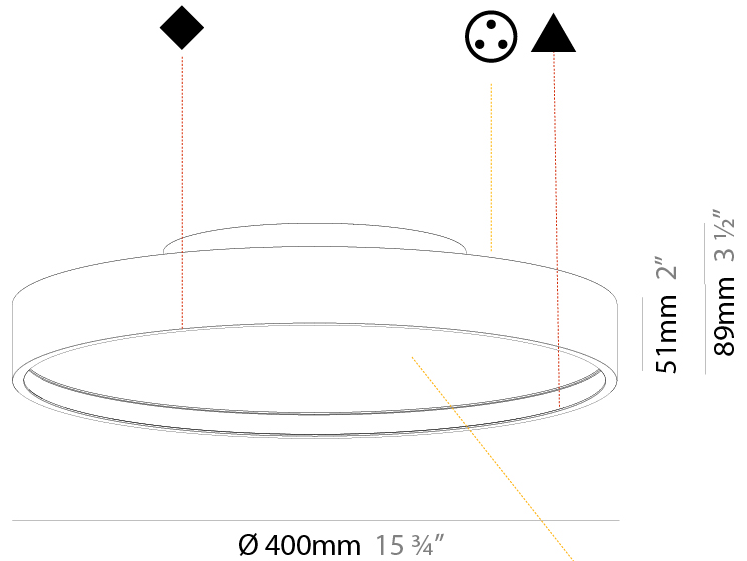

GENERAL

Series: Sign Diva
Subseries: Sign Diva Korona
Partner: Prolicht
Division: Architectural
Installation: Surface
Product Type: Ceiling Surface
Mounting Location: Ceiling
Light Distribution: Direct / Indirect

PHYSICAL

Shape: Round
Diameter (mm): 400
Diameter (in): 15 3/4
Height (mm): 89
Height (in): 3 1/2
Weight (kg): 3.113
Weight (lbs): 6.863
Diffuser: [Direct - PMMA - Opal/Micro-Prism/Sparkling Secret/Vintage Industrial / Indirect - White/Yellow/Orange/Red/Blue/Green](#)
Fixture Finish: [SSR / BKV / CWI / CRY / HAB / UFT / ITA / RUA / FTG / MYG / LOD / PUS / FRO / FUP / KIA / POP / BLS / SPG / MEY / GOH / CHC / COM / ABZ / JAG / OBR / MOS / ROR](#)
Fixture Material: [PMMA / Extruded Aluminum / Steel](#)

ELECTRICAL

Lamp Type: LED (Zhaga Standard)
Input Wattage (W): 19.8
Total Output Wattage (W): 16
Dimming: [Tri-Mode (Non-Dimming and Phase Dimming (120Vac only) and 0-10V Dimming)](#)
Driver Included: Yes
Driver Location: Integrated
Driver Type: Constant Current - Universal
Driver Class: Class 2
Input Voltage (V): 120 - 277
Constant Current (MA): 500

LED

[Color Temperature (°K): 3000 / 3500 / 4000](#)
Max. Delivered Lumen (lm): 2280 / 2313 / 2360
CRI: >90 CRI
Lamp Life (hrs): 50000

OPTICAL

RATINGS AND CERTIFICATIONS

Certified By: Certified for North American Standards
IP rating: IP20