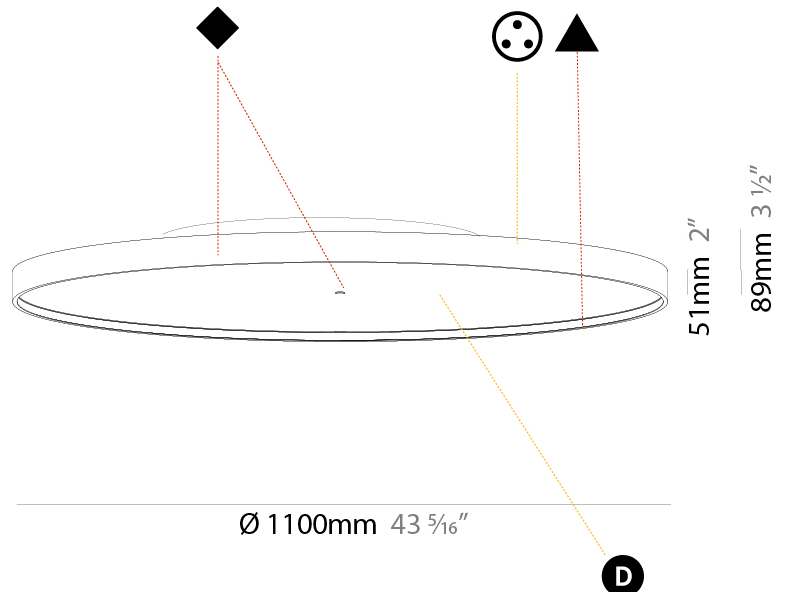

GENERAL

Series: Sign Diva
Subseries: Sign Diva Korona
Partner: Prolicht
Division: Architectural
Installation: Surface
Product Type: Ceiling Surface
Mounting Location: Ceiling
Light Distribution: Direct / Indirect

PHYSICAL

Shape: Round
Diameter (mm): 1100
Diameter (in): 43 ⁵/₁₆
Height (mm): 89
Height (in): 3 ¹/₂
Weight (kg): 18.901
Weight (lbs): 41.67
Diffuser: Direct - PMMA - Opal/Micro-Prism/Sparkling Secret/Vintage Industrial / Indirect - White/Yellow/Orange/Red/Blue/Green
Fixture Finish: SSR / BKV / CWI / CRY / HAB / UFT / ITA / RUA / FTG / MYG / LOD / PUS / FRO / FUP / KIA / POP / BLS / SPG / MEY / GOH / CHC / COM / ABZ / JAG / OBR / MOS / ROR
Fixture Material: PMMA / Extruded Aluminum / Steel

ELECTRICAL

Lamp Type: LED (Zhaga Standard)
Input Wattage (W): 169.4
Total Output Wattage (W): 134
Dimming: Tri-Mode (Non-Dimming and Phase Dimming (120Vac only) and 0-10V Dimming)
Driver Included: Yes
Driver Location: Integrated
Driver Type: Constant Current - Universal
Driver Class: Class 2
Input Voltage (V): 120 - 277
Constant Current (MA): 600

LED

Color Temperature (°K): 3000 / 3500 / 4000
Max. Delivered Lumen (lm): 19520 / 19933 / 20340
CRI: >90 CRI
Lamp Life (hrs): 50000

OPTICAL

RATINGS AND CERTIFICATIONS

Certified By: Certified for North American Standards
IP rating: IP20

PROJECT
TYPE
SPECIFIER
QUANTITY
DATE