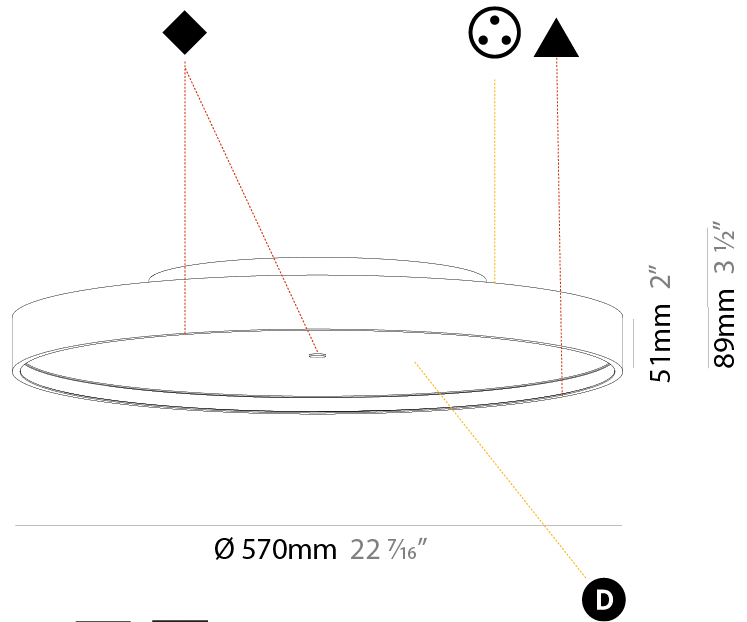

GENERAL

Series: Sign Diva
Subseries: Sign Diva Korona
Partner: Prolicht
Division: Architectural
Installation: Surface
Product Type: Ceiling Surface
Mounting Location: Ceiling
Light Distribution: Direct / Indirect

PHYSICAL

Shape: Round
Diameter (mm): 570
Diameter (in): 22 7/16
Height (mm): 89
Height (in): 3 1/2
Weight (kg): 7.4
Weight (lbs): 16.314
Diffuser: Direct - PMMA - Opal/Micro-Prism/Sparkling Secret/Vintage Industrial / Indirect - White/Yellow/Orange/Red/Blue/Green
Fixture Finish: SSR / BKV / CWI / CRY / HAB / UFT / ITA / RUA / FTG / MYG / LOD / PUS / FRO / FUP / KIA / POP / BLS / SPG / MEY / GOH / CHC / COM / ABZ / JAG / OBR / MOS / ROR
Fixture Material: PMMA / Extruded Aluminum / Steel

ELECTRICAL

Lamp Type: LED (Zhaga Standard)
Input Wattage (W): 58.3
Total Output Wattage (W): 53
Dimming: Tri-Mode (Non-Dimming and Phase Dimming (120Vac only) and 0-10V Dimming)
Driver Included: Yes
Driver Location: Integrated
Driver Type: Constant Current - Universal
Driver Class: Class 2
Input Voltage (V): 120 - 277
Constant Current (MA): 350

LED

Color Temperature (°K): 3000 / 3500 / 4000
Max. Delivered Lumen (lm): 6170 / 6292 / 6420
CRI: >90 CRI
Lamp Life (hrs): 50000

OPTICAL

RATINGS AND CERTIFICATIONS

Certified By: Certified for North American Standards
IP rating: IP20

PROJECT
TYPE
SPECIFIER
QUANTITY
DATE